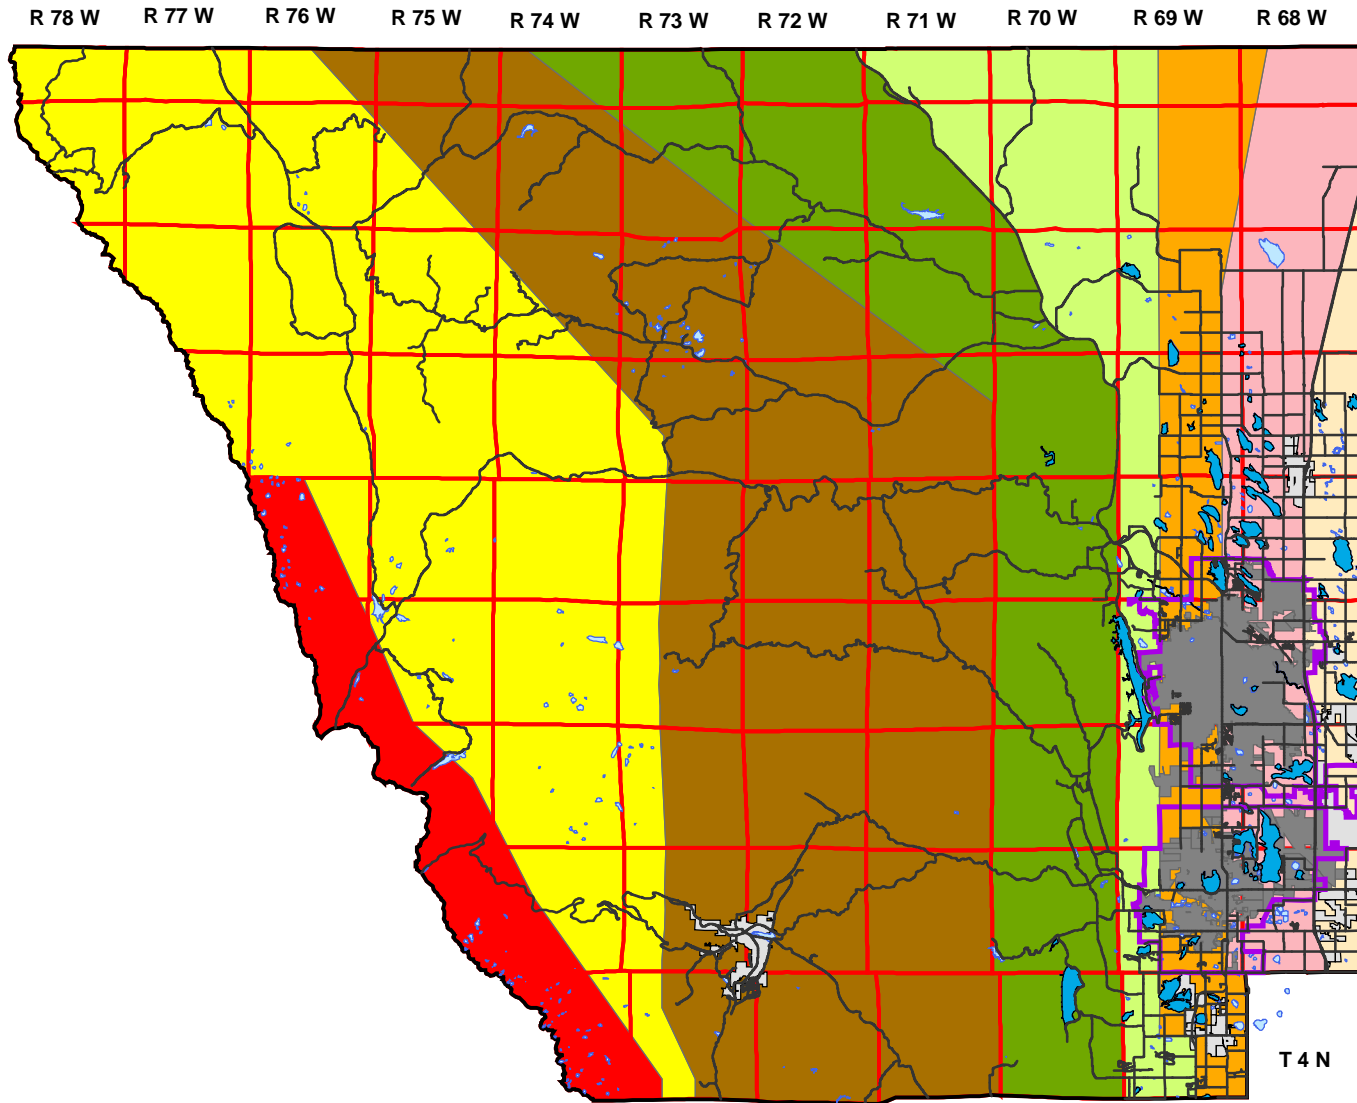

Larimer County Wind Speed Map

- Legend**
- Wind Speed 3-Second Gust**
- WIND_SPEED_MPH**
- 90 Plateau
 - 90 To 100 Contours
 - 100 To 110 Contours
 - 110 To 120 Contours
 - 120 To 130 Contours
 - 130 To 140 Contours
 - 140 Plateau
 - 180 Plateau
- Incorporated Areas**
- Cities and Towns**
- Berthoud
 - Estes Park
 - Fort Collins
 - Johnstown
 - Loveland
 - Timnath
 - Wellington
 - Windsor
 - Major Roads

NOTE

Basic Wind Speeds
Colorado Front Range
Peak Gust, mph

Contours Except for
plateau regions at
90, 140, 180 mph