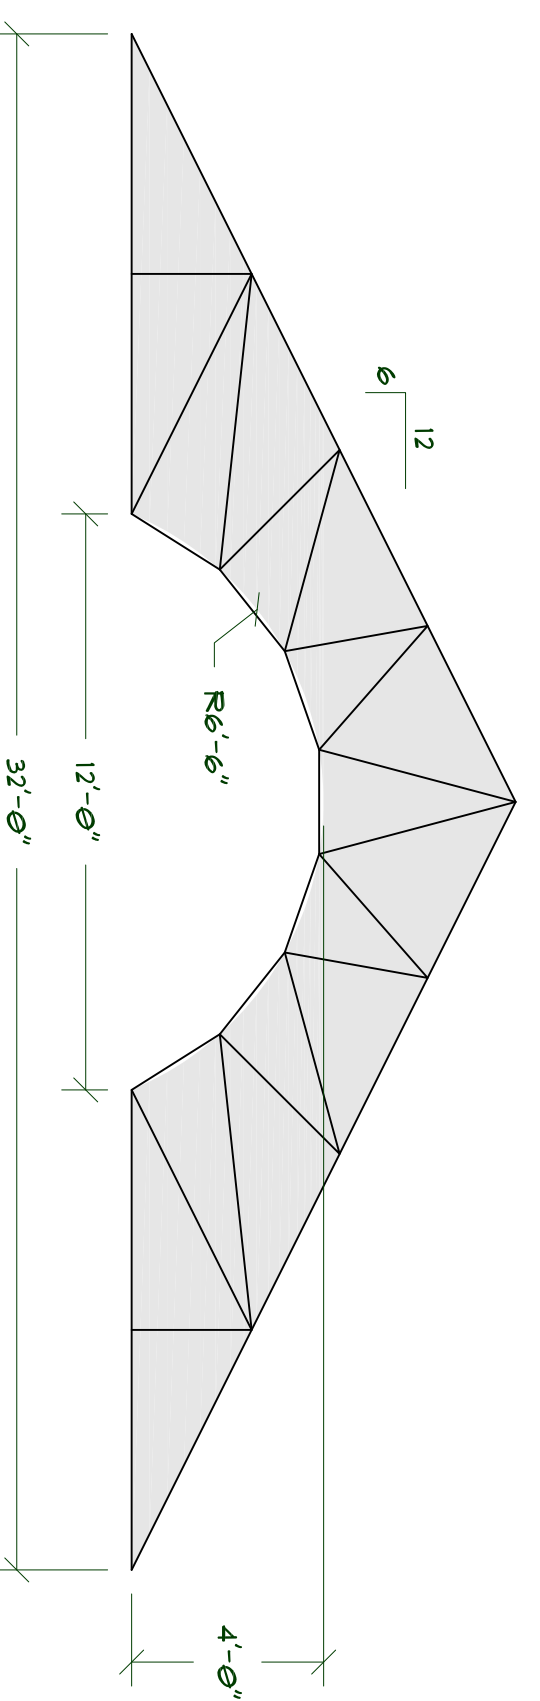

**6:12 ROOF W/ 24' BARREL VAULT**  
SCALE 1/4"=1'-0"

**9:12 ROOF W/ 24' BARREL VAULT**  
SCALE 1/4"=1'-0"

**12:12 ROOF W/ 24' BARREL VAULT**  
SCALE 1/4"=1'-0"

**6:12 ROOF W/ 16' BARREL VAULT**  
SCALE 1/4"=1'-0"

**9:12 ROOF W/ 16' BARREL VAULT**  
SCALE 1/4"=1'-0"

**12:12 ROOF W/ 16' BARREL VAULT**  
SCALE 1/4"=1'-0"

**6:12 ROOF W/ 12' BARREL VAULT**  
SCALE 1/4"=1'-0"

**9:12 ROOF W/ 12' BARREL VAULT**  
SCALE 1/4"=1'-0"

**12:12 ROOF W/ 12' BARREL VAULT**  
SCALE 1/4"=1'-0"