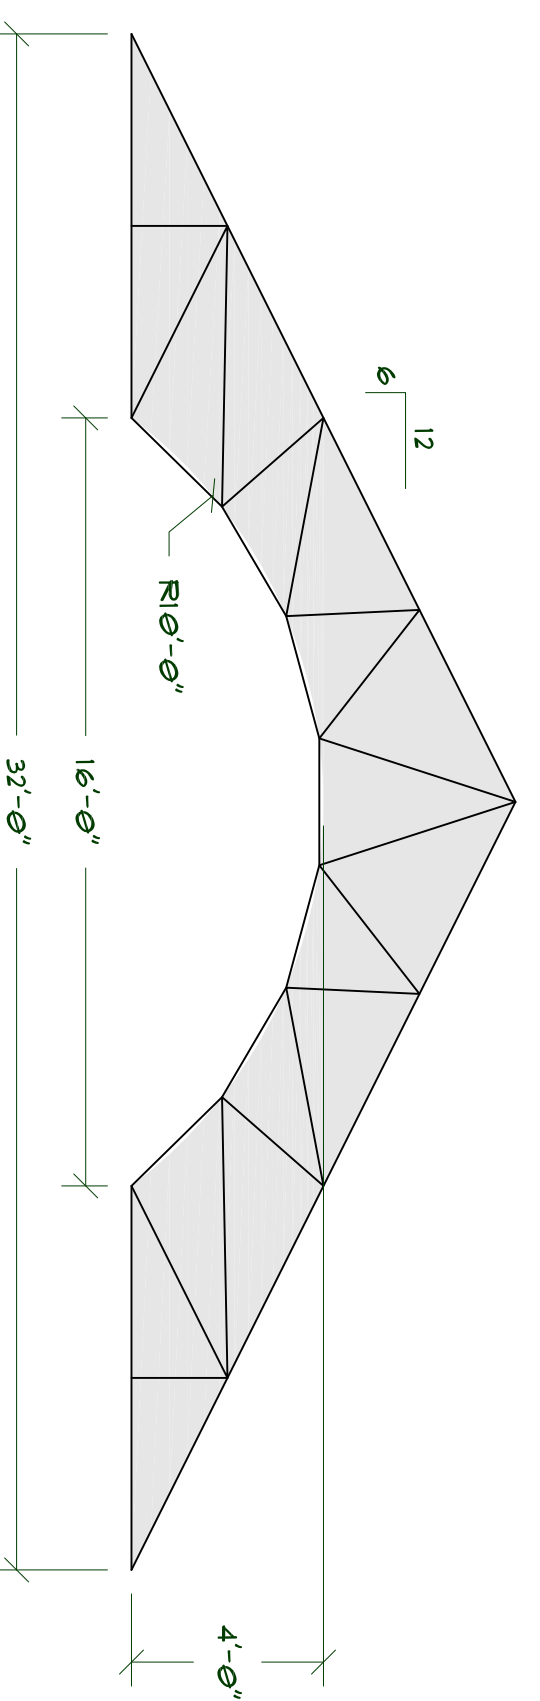

**6:12 ROOF W/ 24' BARREL VAULT**  
SCALE 1/4"=1'-0"

**9:12 ROOF W/ 24' BARREL VAULT**  
SCALE 1/4"=1'-0"

**12:12 ROOF W/ 24' BARREL VAULT**  
SCALE 1/4"=1'-0"

**6:12 ROOF W/ 16' BARREL VAULT**  
SCALE 1/4"=1'-0"

**9:12 ROOF W/ 16' BARREL VAULT**  
SCALE 1/4"=1'-0"

**12:12 ROOF W/ 16' BARREL VAULT**  
SCALE 1/4"=1'-0"

**6:12 ROOF W/ 12' BARREL VAULT**  
SCALE 1/4"=1'-0"

**9:12 ROOF W/ 12' BARREL VAULT**  
SCALE 1/4"=1'-0"

**12:12 ROOF W/ 12' BARREL VAULT**  
SCALE 1/4"=1'-0"