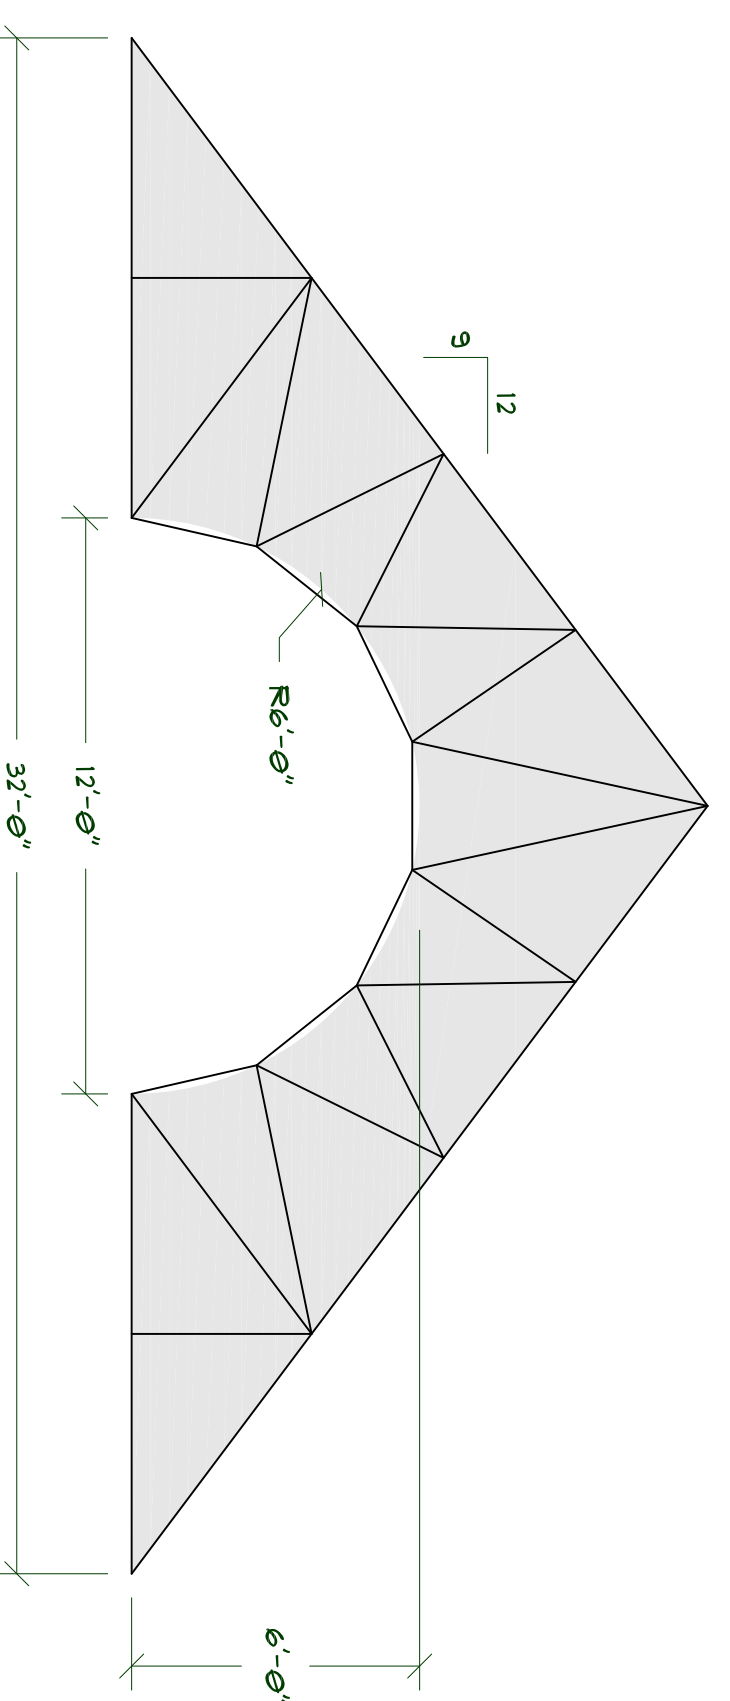

**6:12 ROOF W/ 24' BARREL VAULT**  
SCALE 1/4"=1'-0"

**9:12 ROOF W/ 24' BARREL VAULT**  
SCALE 1/4"=1'-0"

**12:12 ROOF W/ 24' BARREL VAULT**  
SCALE 1/4"=1'-0"

**6:12 ROOF W/ 16' BARREL VAULT**  
SCALE 1/4"=1'-0"

**9:12 ROOF W/ 16' BARREL VAULT**  
SCALE 1/4"=1'-0"

**12:12 ROOF W/ 16' BARREL VAULT**  
SCALE 1/4"=1'-0"

**6:12 ROOF W/ 12' BARREL VAULT**  
SCALE 1/4"=1'-0"

**9:12 ROOF W/ 12' BARREL VAULT**  
SCALE 1/4"=1'-0"

**12:12 ROOF W/ 12' BARREL VAULT**  
SCALE 1/4"=1'-0"