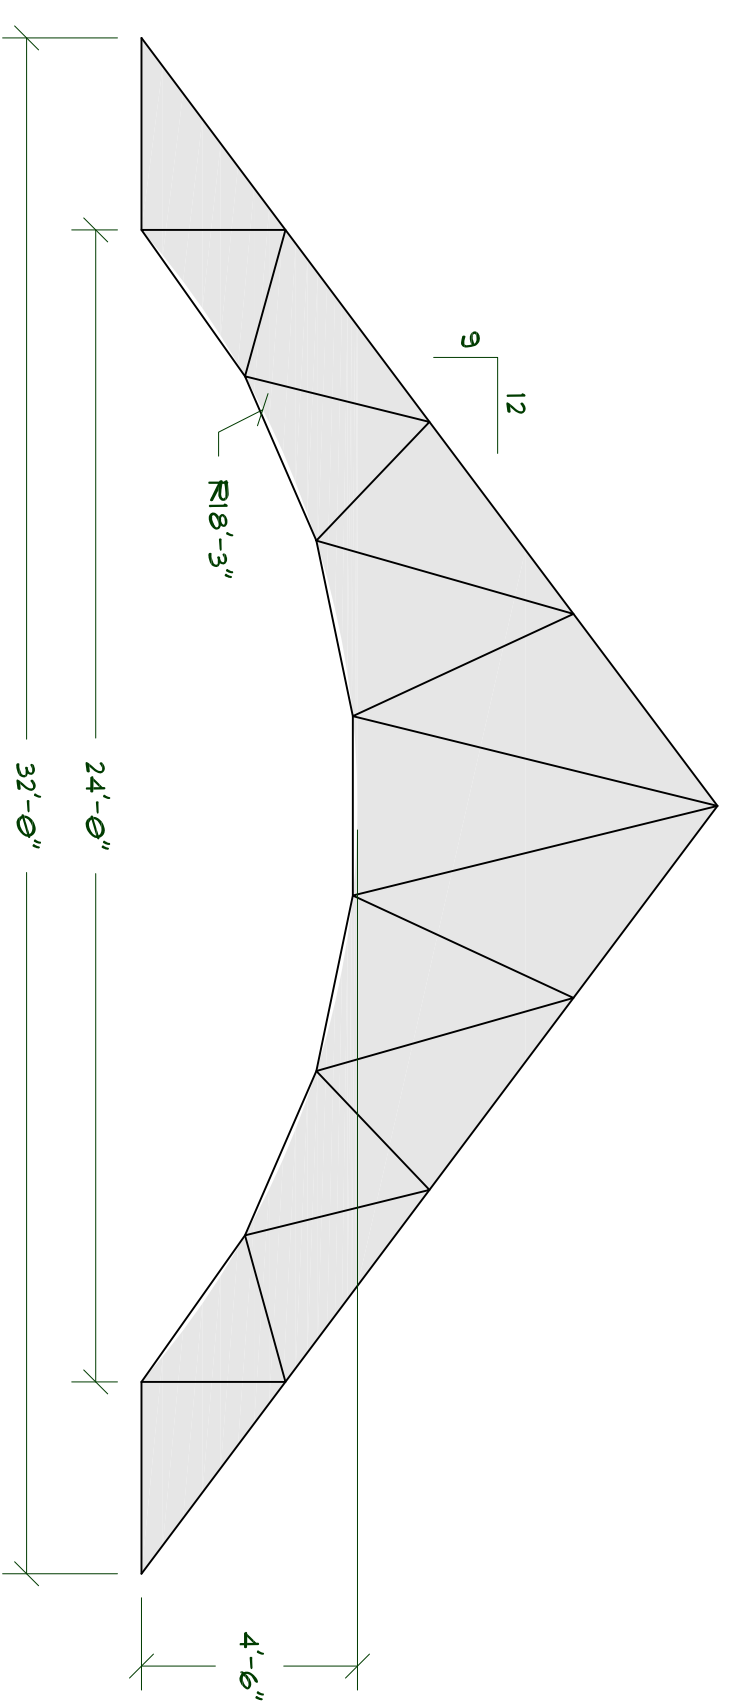

**6:12 ROOF W/ 24' BARREL VAULT**  
SCALE 1/4"=1'-0"

**9:12 ROOF W/ 24' BARREL VAULT**  
SCALE 1/4"=1'-0"

**12:12 ROOF W/ 24' BARREL VAULT**  
SCALE 1/4"=1'-0"

**6:12 ROOF W/ 16' BARREL VAULT**  
SCALE 1/4"=1'-0"

**9:12 ROOF W/ 16' BARREL VAULT**  
SCALE 1/4"=1'-0"

**12:12 ROOF W/ 16' BARREL VAULT**  
SCALE 1/4"=1'-0"

**6:12 ROOF W/ 12' BARREL VAULT**  
SCALE 1/4"=1'-0"

**9:12 ROOF W/ 12' BARREL VAULT**  
SCALE 1/4"=1'-0"

**12:12 ROOF W/ 12' BARREL VAULT**  
SCALE 1/4"=1'-0"