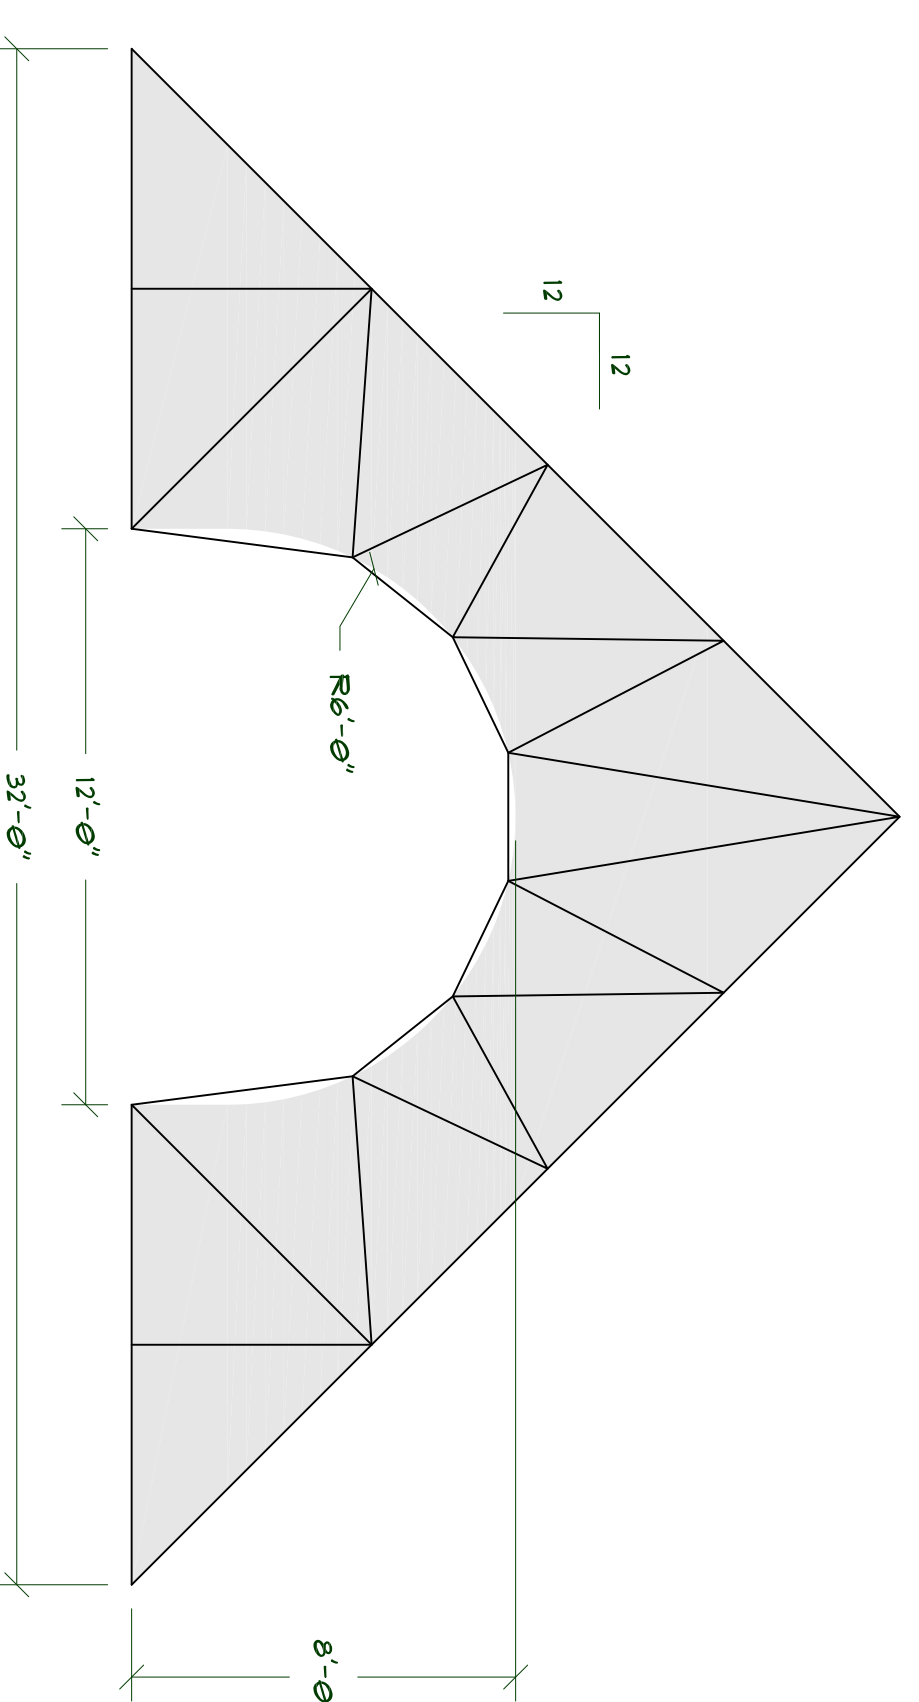

**6:12 ROOF W/ 24' BARREL VAULT**  
SCALE 1/4"=1'-0"

**9:12 ROOF W/ 24' BARREL VAULT**  
SCALE 1/4"=1'-0"

**12:12 ROOF W/ 24' BARREL VAULT**  
SCALE 1/4"=1'-0"

**6:12 ROOF W/ 16' BARREL VAULT**  
SCALE 1/4"=1'-0"

**9:12 ROOF W/ 16' BARREL VAULT**  
SCALE 1/4"=1'-0"

**12:12 ROOF W/ 16' BARREL VAULT**  
SCALE 1/4"=1'-0"

**6:12 ROOF W/ 12' BARREL VAULT**  
SCALE 1/4"=1'-0"

**9:12 ROOF W/ 12' BARREL VAULT**  
SCALE 1/4"=1'-0"

**12:12 ROOF W/ 12' BARREL VAULT**  
SCALE 1/4"=1'-0"