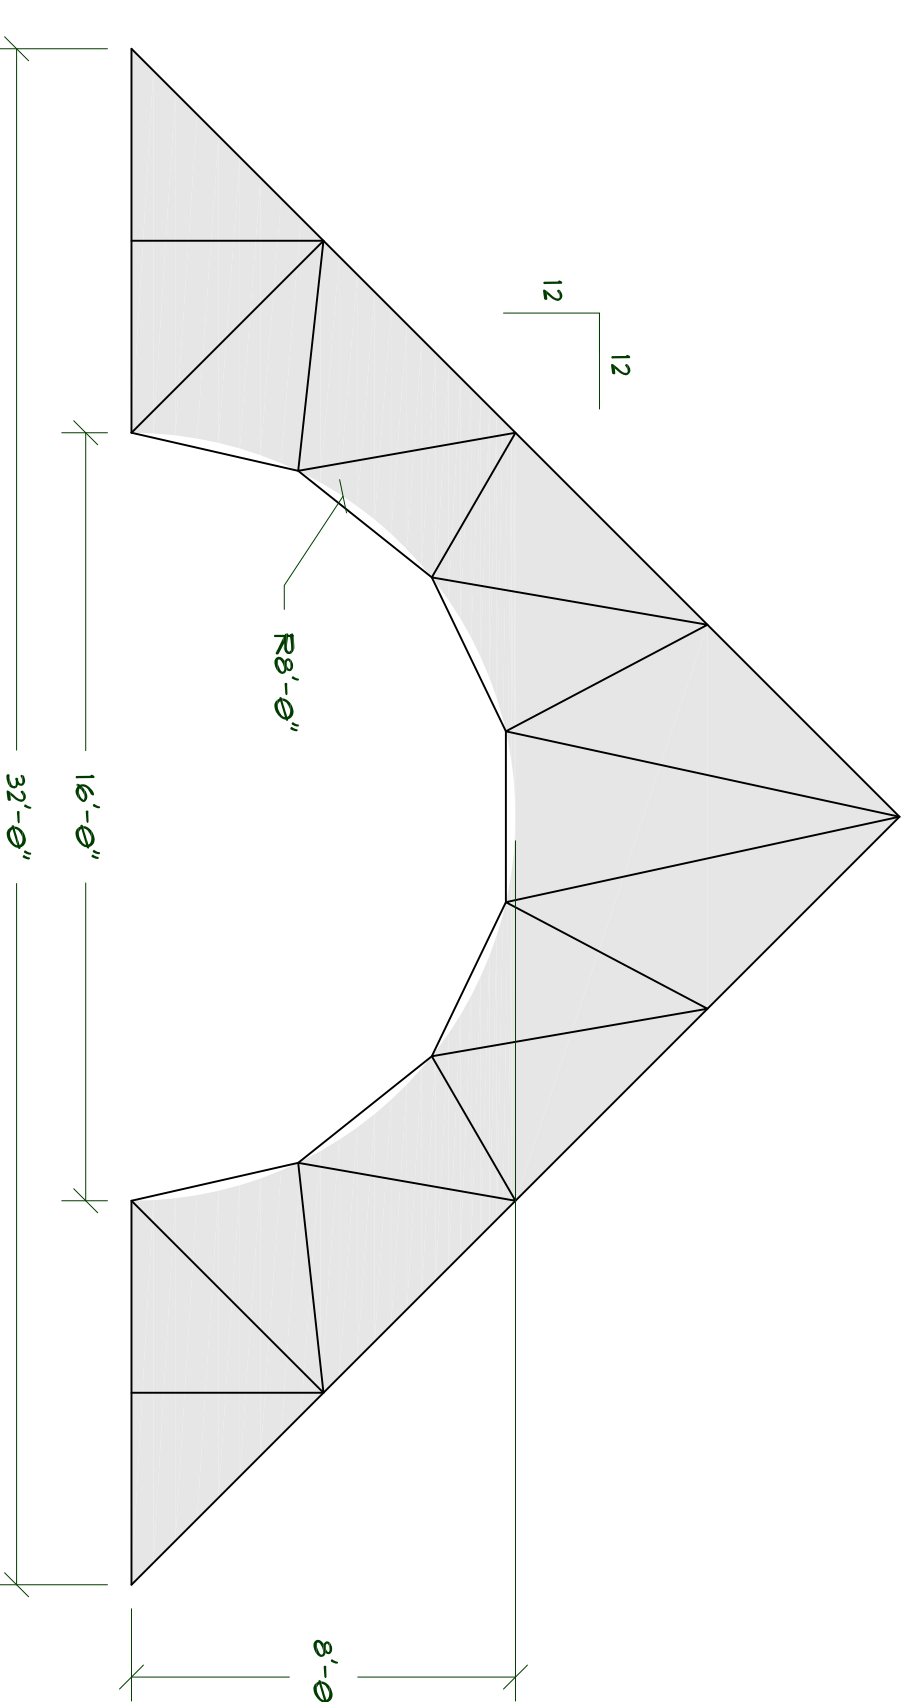

**6:12 ROOF W/ 24' BARREL VAULT**  
SCALE 1/4"=1'-0"

**9:12 ROOF W/ 24' BARREL VAULT**  
SCALE 1/4"=1'-0"

**12:12 ROOF W/ 24' BARREL VAULT**  
SCALE 1/4"=1'-0"

**6:12 ROOF W/ 16' BARREL VAULT**  
SCALE 1/4"=1'-0"

**9:12 ROOF W/ 16' BARREL VAULT**  
SCALE 1/4"=1'-0"

**12:12 ROOF W/ 16' BARREL VAULT**  
SCALE 1/4"=1'-0"

**6:12 ROOF W/ 12' BARREL VAULT**  
SCALE 1/4"=1'-0"

**9:12 ROOF W/ 12' BARREL VAULT**  
SCALE 1/4"=1'-0"

**12:12 ROOF W/ 12' BARREL VAULT**  
SCALE 1/4"=1'-0"