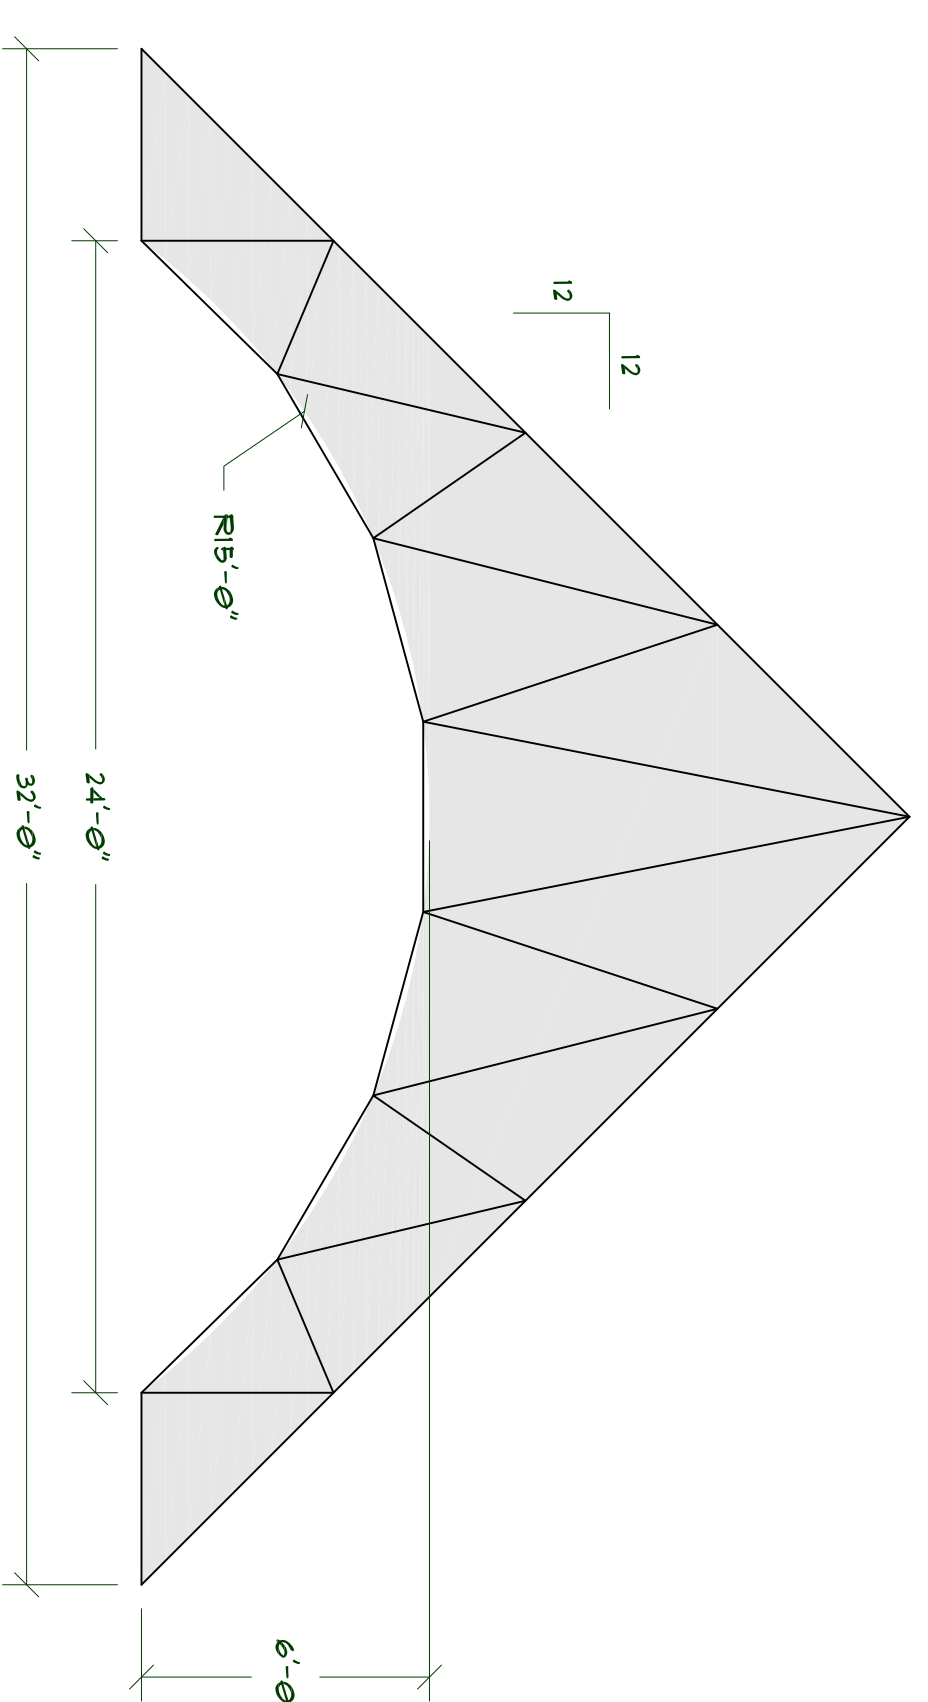

**6:12 ROOF W/ 24' BARREL VAULT**  
SCALE 1/4"=1'-0"

**9:12 ROOF W/ 24' BARREL VAULT**  
SCALE 1/4"=1'-0"

**12:12 ROOF W/ 24' BARREL VAULT**  
SCALE 1/4"=1'-0"

**6:12 ROOF W/ 16' BARREL VAULT**  
SCALE 1/4"=1'-0"

**9:12 ROOF W/ 16' BARREL VAULT**  
SCALE 1/4"=1'-0"

**12:12 ROOF W/ 16' BARREL VAULT**  
SCALE 1/4"=1'-0"

**6:12 ROOF W/ 12' BARREL VAULT**  
SCALE 1/4"=1'-0"

**9:12 ROOF W/ 12' BARREL VAULT**  
SCALE 1/4"=1'-0"

**12:12 ROOF W/ 12' BARREL VAULT**  
SCALE 1/4"=1'-0"