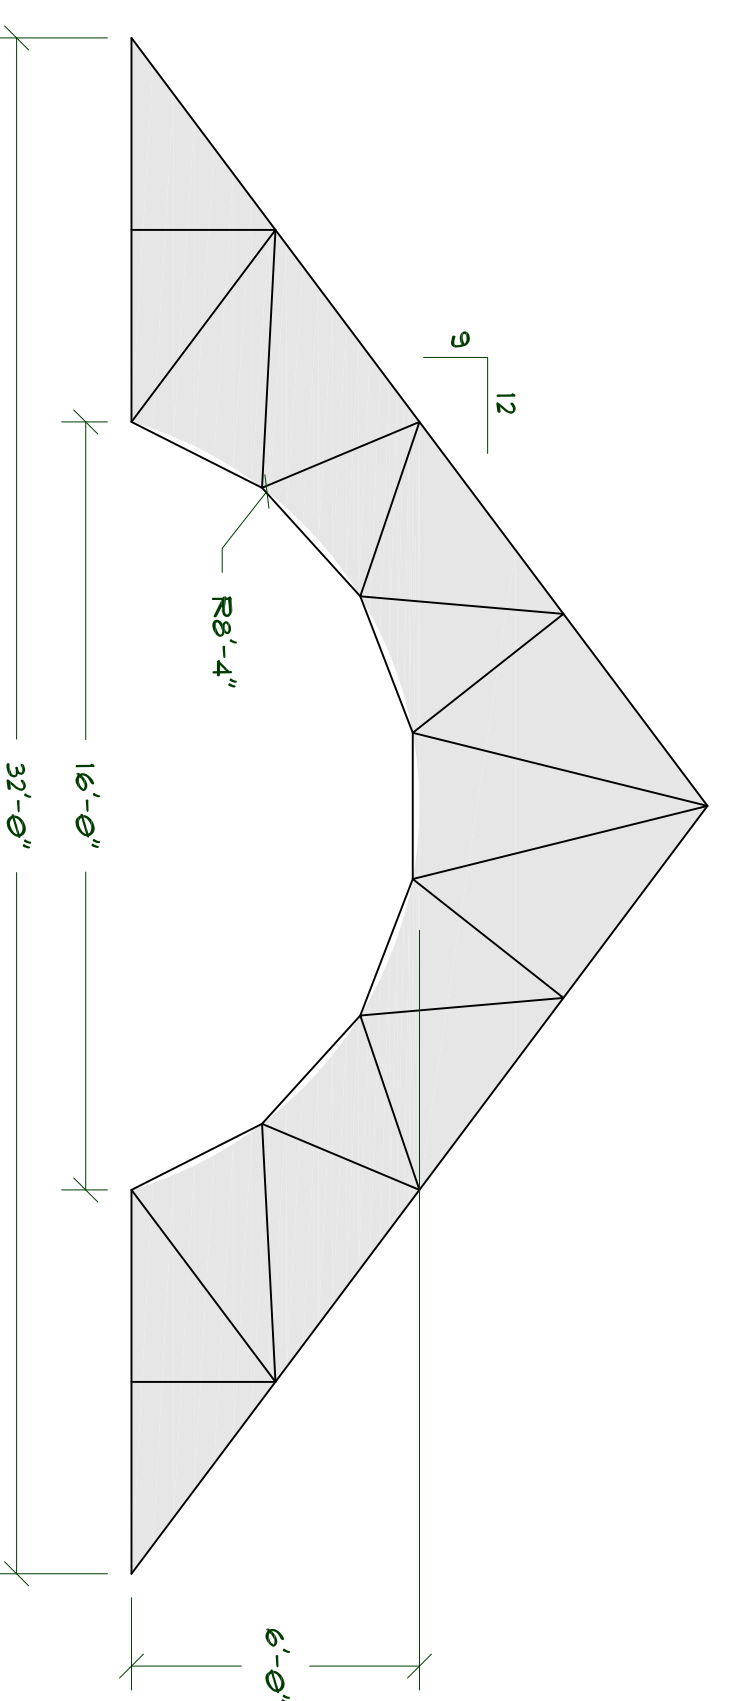

**6:12 ROOF W/ 24' BARREL VAULT**  
SCALE 1/4"=1'-0"

**9:12 ROOF W/ 24' BARREL VAULT**  
SCALE 1/4"=1'-0"

**12:12 ROOF W/ 24' BARREL VAULT**  
SCALE 1/4"=1'-0"

**6:12 ROOF W/ 16' BARREL VAULT**  
SCALE 1/4"=1'-0"

**9:12 ROOF W/ 16' BARREL VAULT**  
SCALE 1/4"=1'-0"

**12:12 ROOF W/ 16' BARREL VAULT**  
SCALE 1/4"=1'-0"

**6:12 ROOF W/ 12' BARREL VAULT**  
SCALE 1/4"=1'-0"

**9:12 ROOF W/ 12' BARREL VAULT**  
SCALE 1/4"=1'-0"

**12:12 ROOF W/ 12' BARREL VAULT**  
SCALE 1/4"=1'-0"